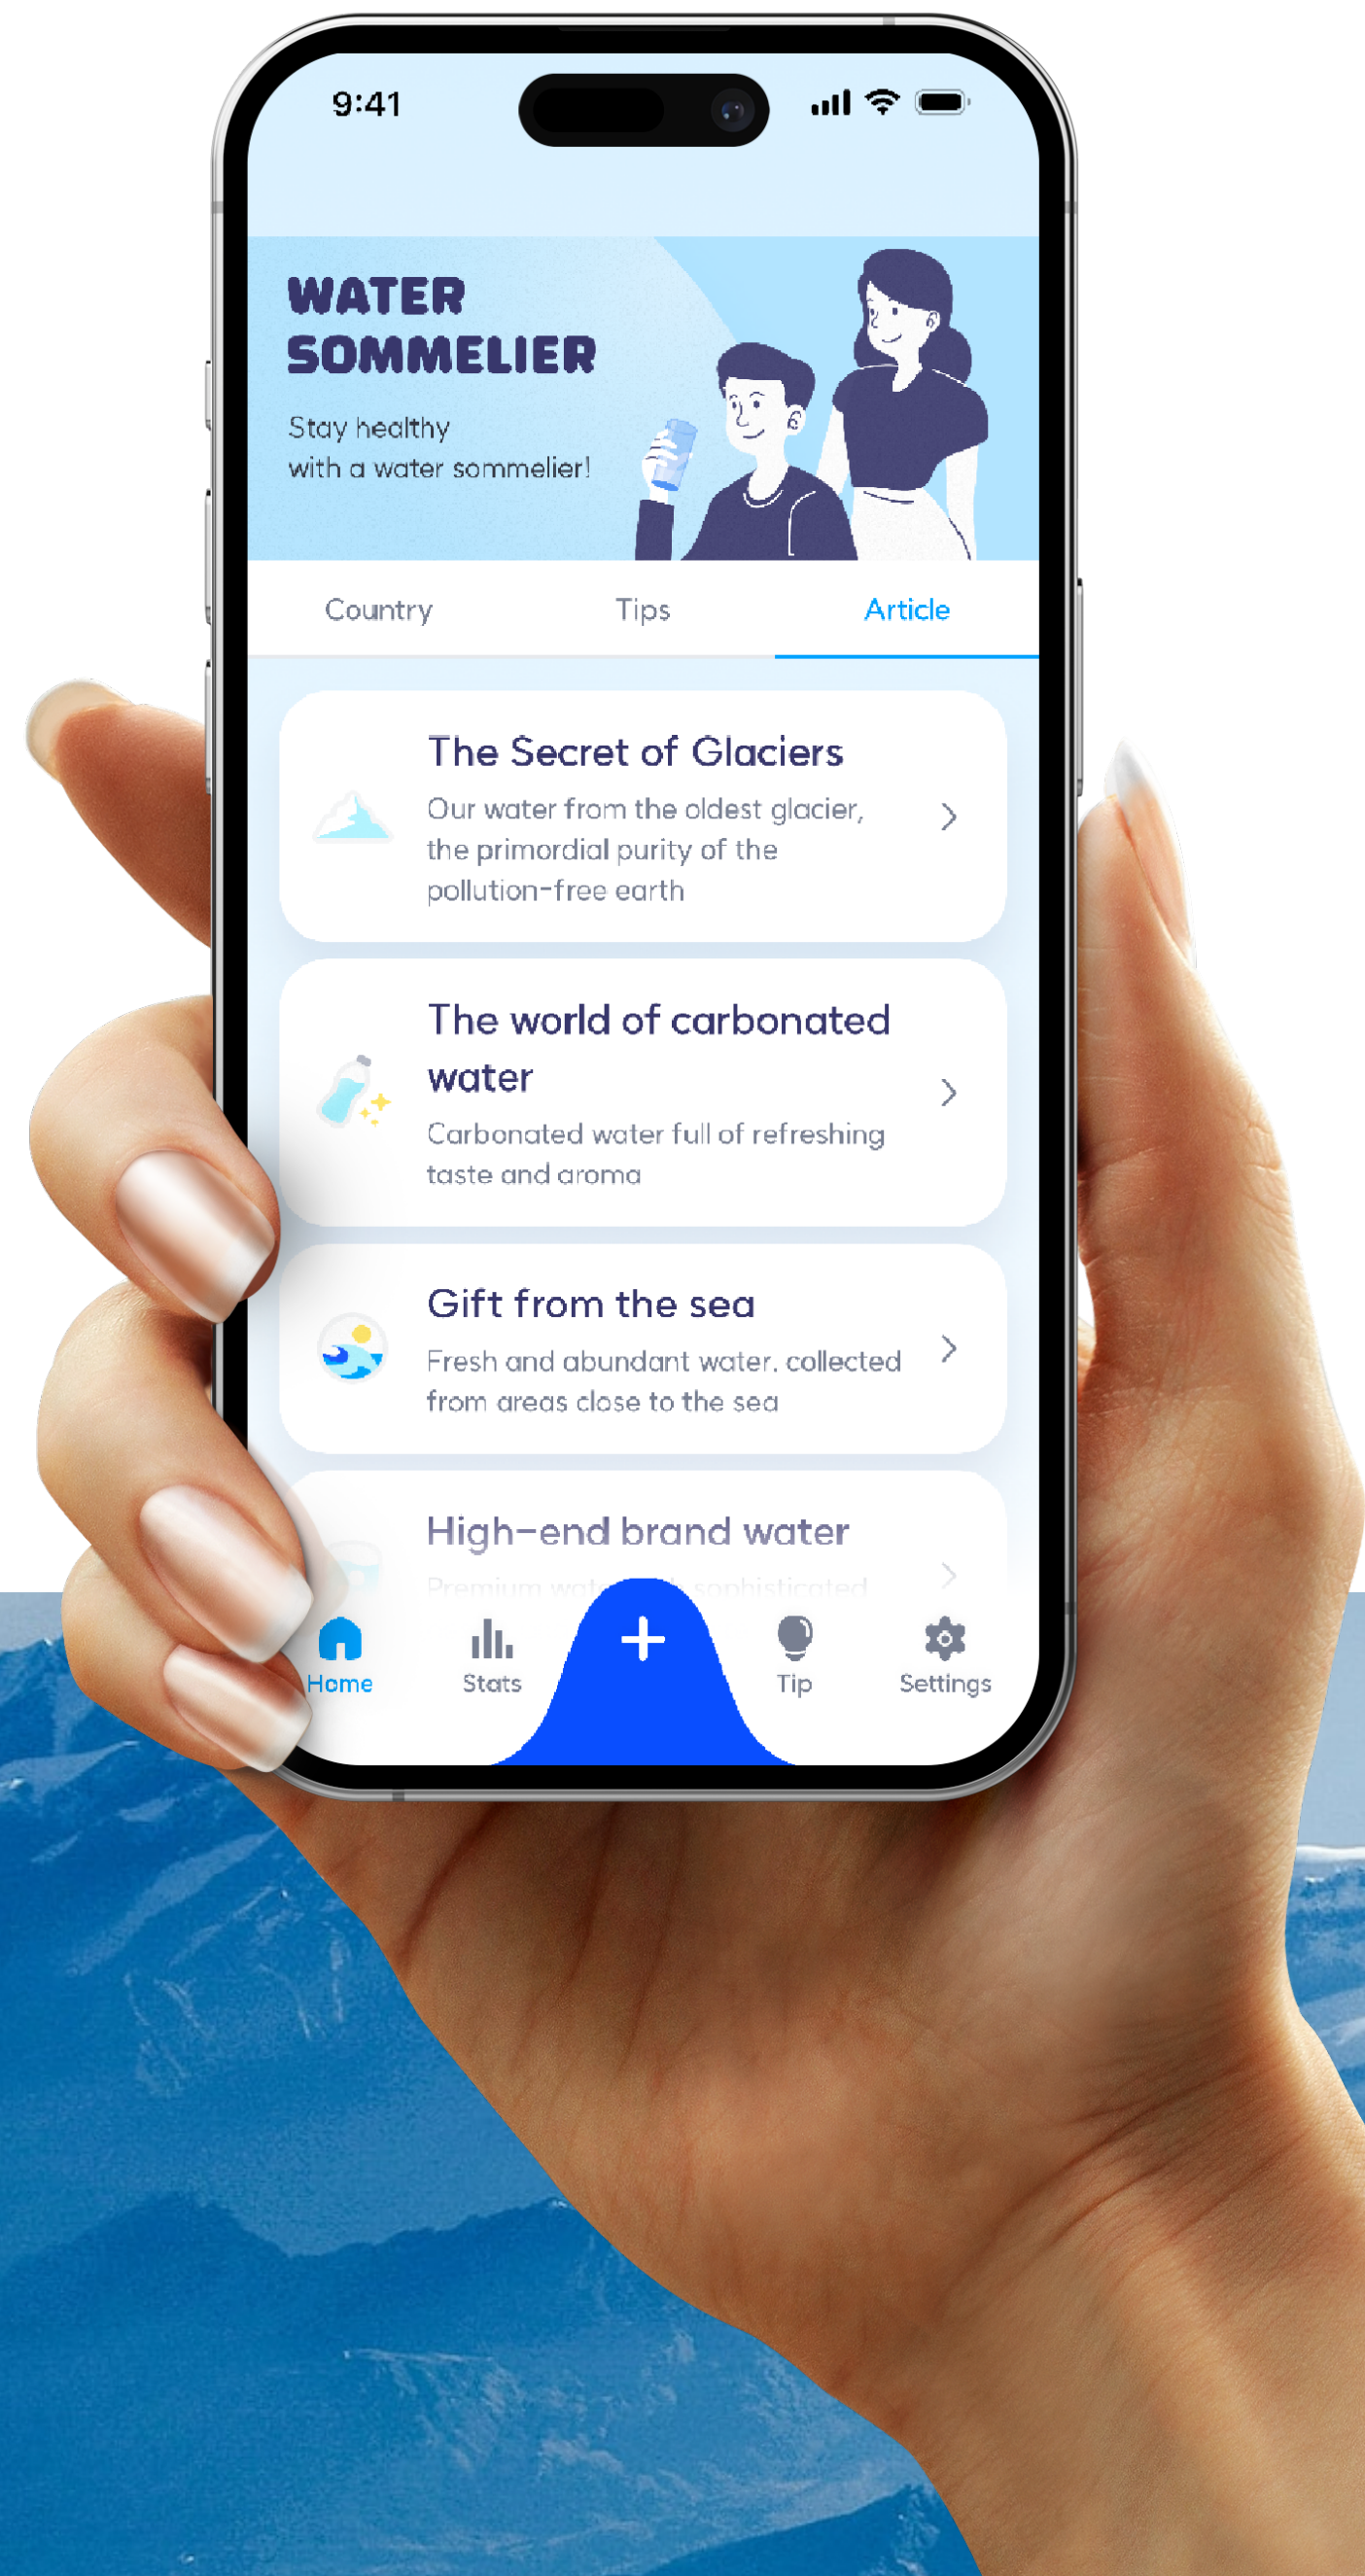

9:41

Jeju Samdasoo

₩480

100ml당 96원

*We provide price display for products distributed domestically

Country: South Korea
Catchment: 1717-35, Namjo-ro, Jocheon-eup, Jeju-si, Jeju-do, Republic of Korea
Source: Well
Type: Still water

#Stress relief #Relaxation #Pre/Post-Exercise #Still water
#Stomach disease #Diuresis #Fatigue recovery #Nervous stability

Tasting note Kopoint 89
By Jaeyoun Ko (Honorary Prof. KyungHee Univ)

It is pure and soft, gives a clean feeling, and has a good refreshing feeling, making you feel refreshed.

Mineral content

Very Low Low Medium High Very High

It tells you the best food pairing information that goes well with the taste of water. You can also browse water with the same tag.

Fiji Evian

Berg Luso

Professional information