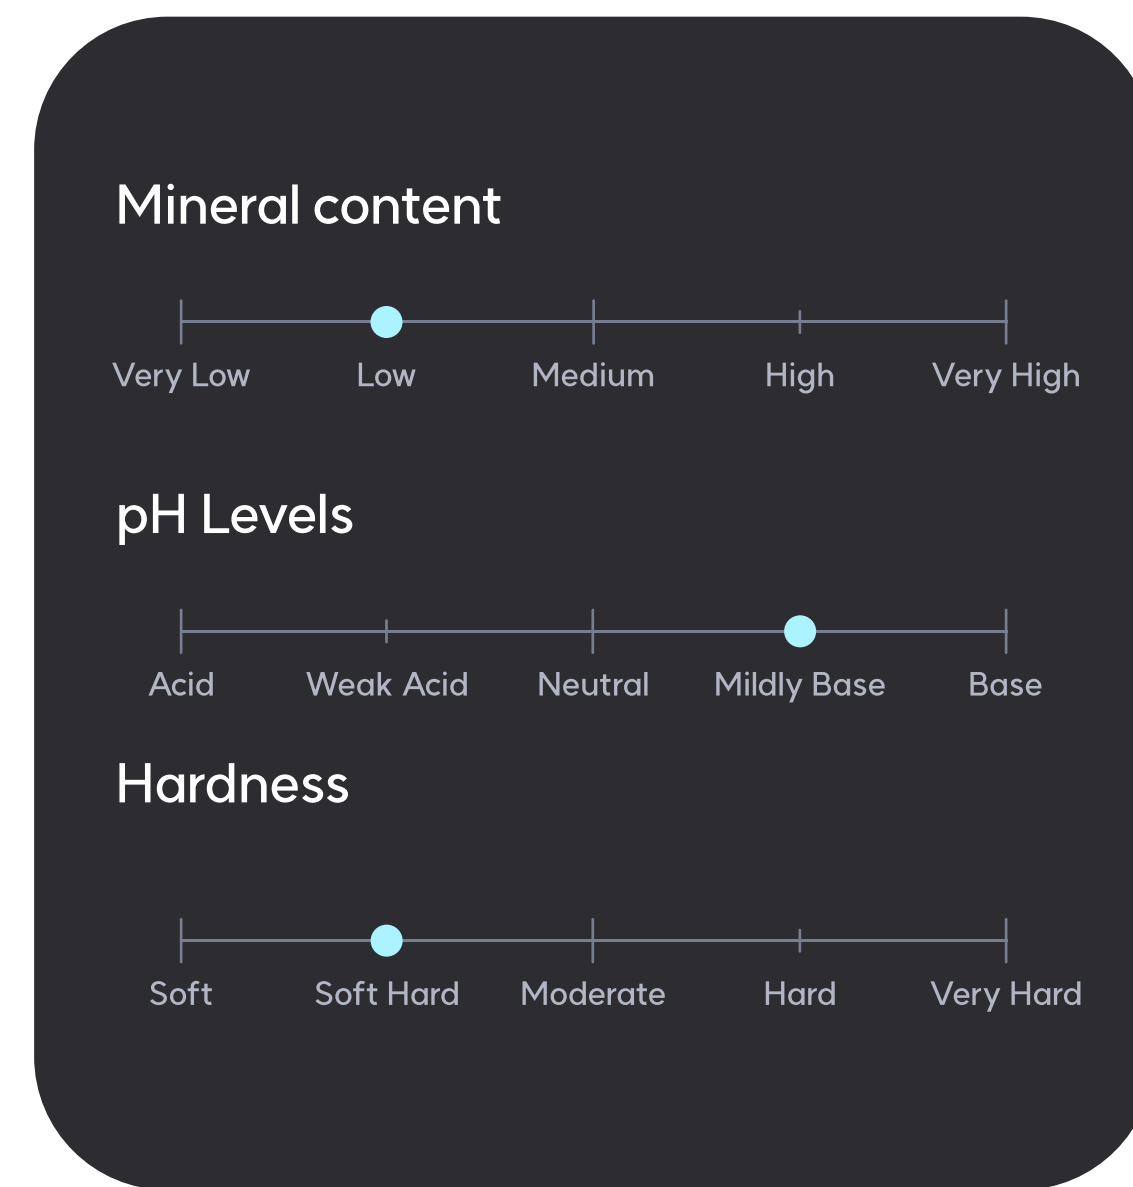

AI-based water recommendation app Water sommelier

70% of the body is consist of water. If water is a must for life, fine water is a must for health. Drinking good water is essential for health, diet, beauty and lively life. Join, start "Water Sommelier" for your health!

Overview

Water Sommelier tells you the best time to drink water and the right amount to consume

Just as we breathe every day, drinking the right amount of water steadily after waking up, before bed, and before/after meals is important for our health “Water Sommelier” informs you of the right amount of water intake and the right time of day based on the results of the water expert's research, and even manages weight changes

Abundant data

150 bottled waters
with tasting notes, stories,
and ingredient info.

Water Information

Based on the various minerals and nutrients contained in each bottled water, it informs you of water that has a good effect on your health

Mineral content

Very Low Low Medium High Very High

It tells you the best food pairing information that goes well with the taste of water. You can also browse water with the same tag.

Fiji Evian

Berg Luso

Professional information